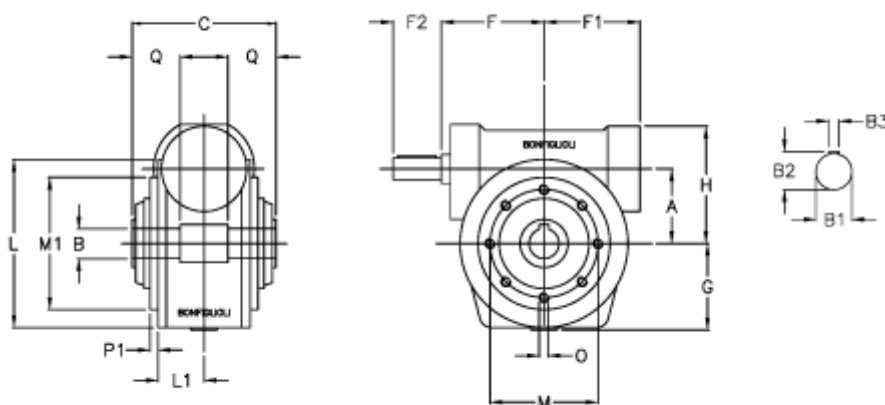

Data Sheet

Article number: 3901030020700

Description: Worm gear with solid input shaft
VF 30P-20-HS

Measures

a	= 30.0	F1 = 46	O = M6x7
B	= 14	F2 = 20	P1 = 1.5
B1	= 9	g = 41	Q = 20.5
B2	= 10.2	H = 50	
B3	= 3	L = 80.0	
C	= 55	L1 = 30.0	
Description	= VF 30P-xx-HS	m = 65	
F	= 50.0	M1 = 50	